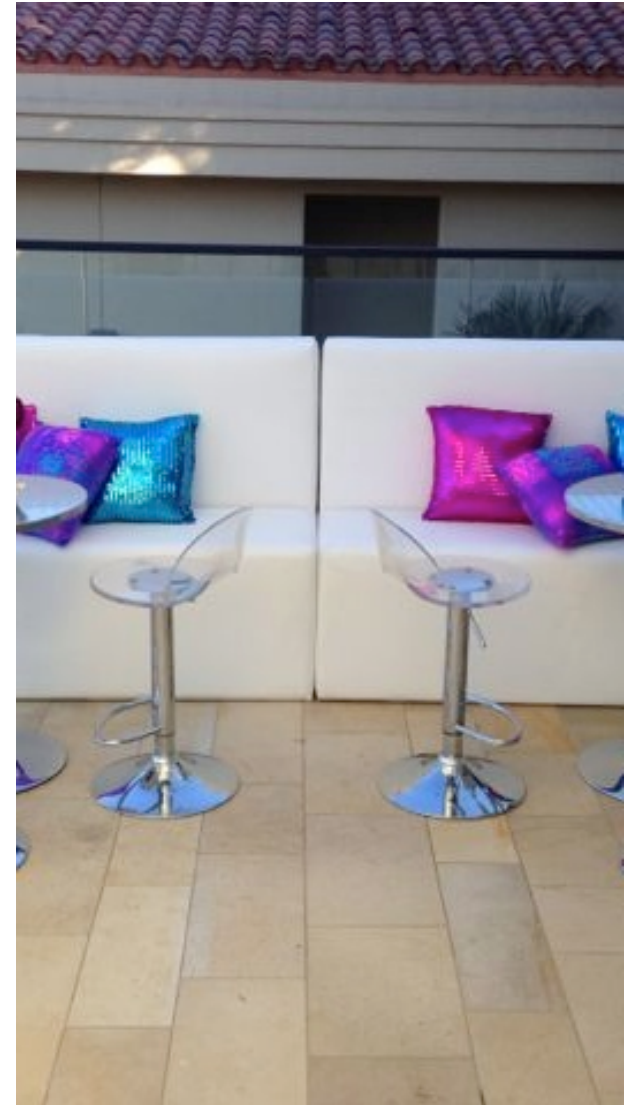

custom event furnishings

Curves, Lounges and Daybeds

CBN2

Serpentine

R Lounge

SQ Lounge

BN Daybed

O Daybed