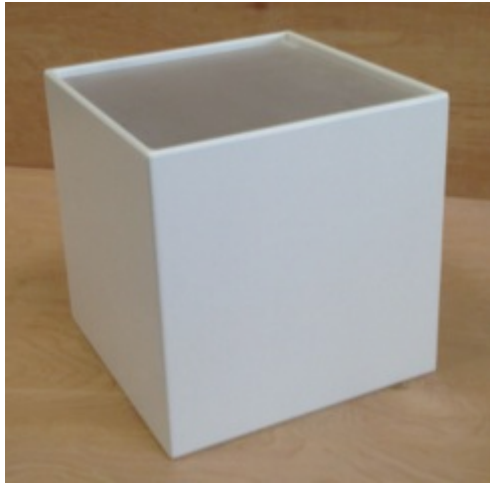

fabric round – plastic top  
18" diameter X 16"

fabric round – plastic top  
24" diameter X 14"

mirror coffee table  
24" X 36" X 18"

mirror side table  
14" X 14" X 24"

plastic cube side table  
16" X 16" X 16"

X glass top coffee table  
24" X 36" X 16"

wood rectangle - paintable  
20" X 32" X 16"

wood square - paintable  
20" X 20" X 16"

## New Items

wood cube – paintable – plastic top  
15" X 15" X 16"

wood discs – paintable  
24" diameter X 16"

square wood stool – paintable  
15" X 15" X 18"

square wood stool  
15" X 15" X 18"

round wood stool – paintable  
14" diameter X 18"