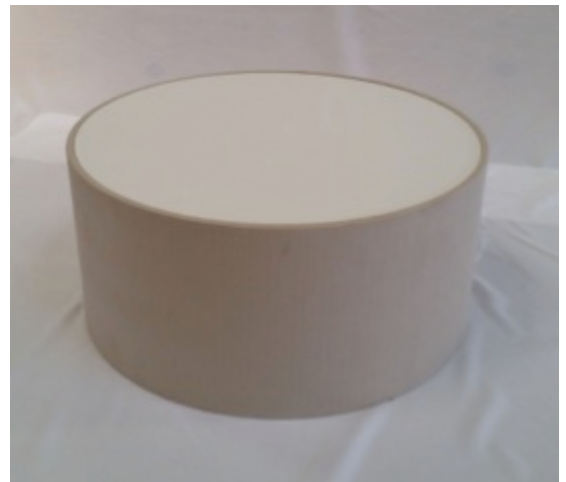

# studio **d** decor

custom event furnishings

coffee tables

side tables

stools

café tables

V1

.75 steel frame rectangle - travertine top  
18" X 32" X 16"

.75 steel frame square - travertine top  
18" X 18" X 16"

.75 stainless frame square - wood top  
24" X 24" X 14"

.75 stainless frame square - white top  
24" X 24" X 14"

1.5 steel frame square - black  
24" X 24" X 16"

1.5 steel frame square - white  
24" X 24" X 16"

1.5 wood frame square - black  
24" X 24" X 16"

1.5 wood frame square - white  
24" X 24" X 16"

copperleaf cube  
20" X 20" X 16"

fabric cube – plastic top  
20" X 20" X 16"

fabric round – plastic top  
18" diameter X 16"

fabric round – plastic top  
24" diameter X 14"

mirror coffee table  
24" X 36" X 18"

mirror side table  
14" X 14" X 24"

plastic cube side table  
16" X 16" X 16"